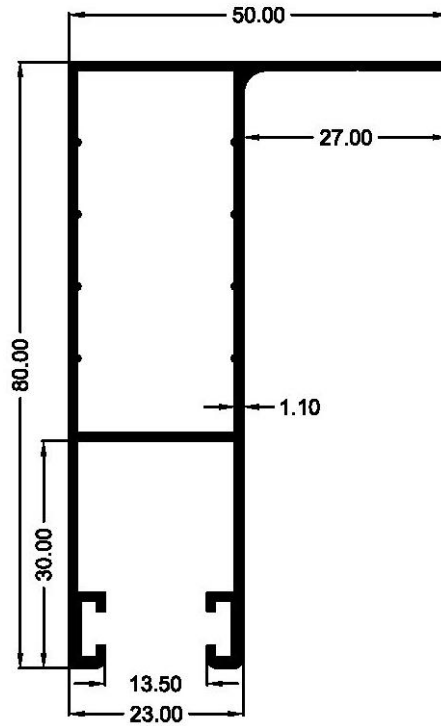

Technical Data Sheet

Description: Aluminum Rolling Shutter Guide Rail

Code: GR-23-80-T

Weight g/lm	766
Suitable for	ARS-40-C
	ARS-45-C
	ARS-46-C
	ASS-45-C
	ASS-55-CL