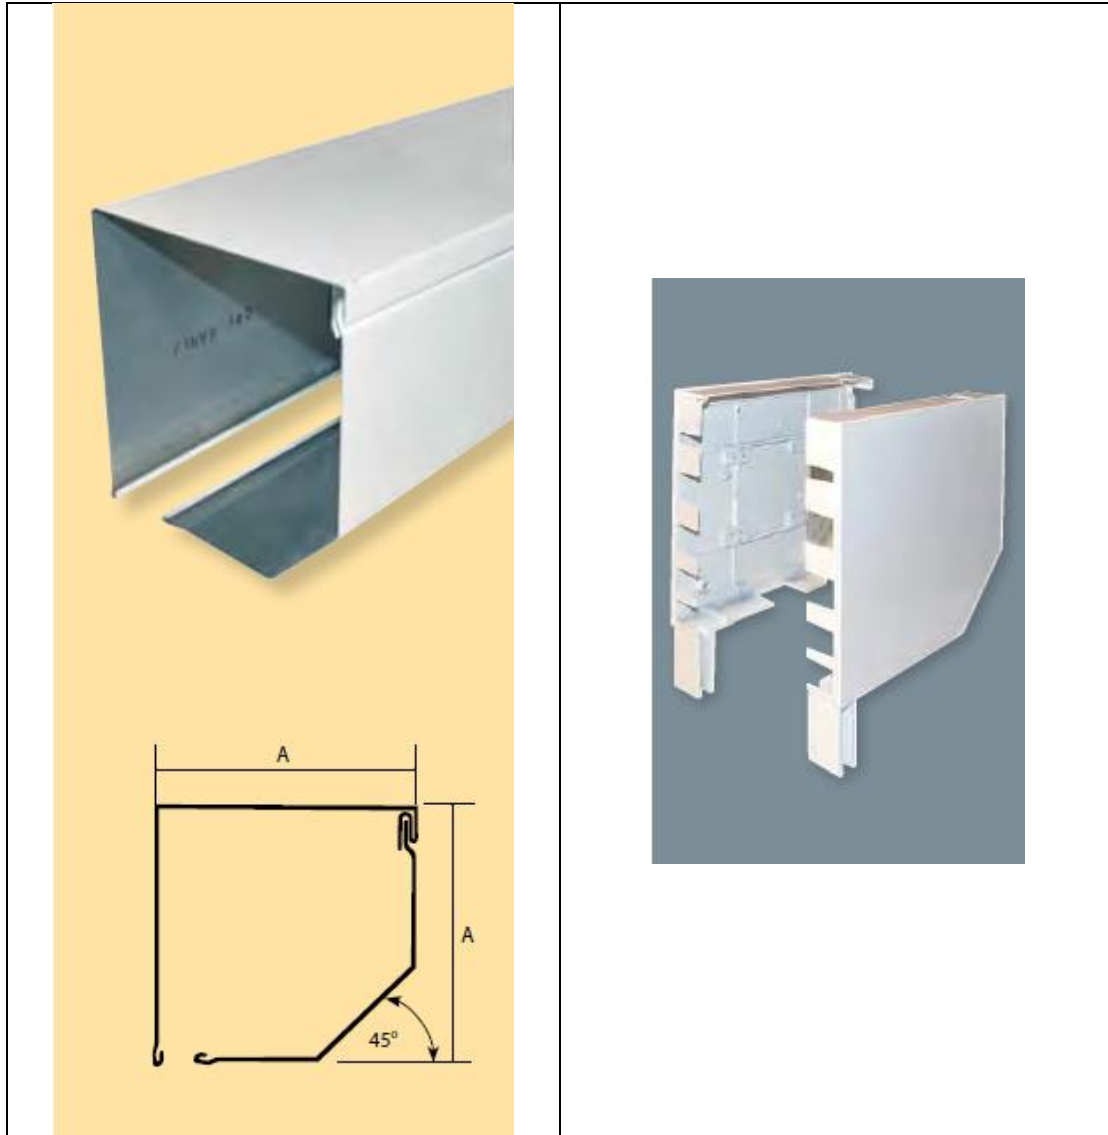

## Technical Data Sheet

Description: Aluminum Rolling Shutter Box

Sizes (A) mm

150 – 165 – 180 – 205 – 250 - 300